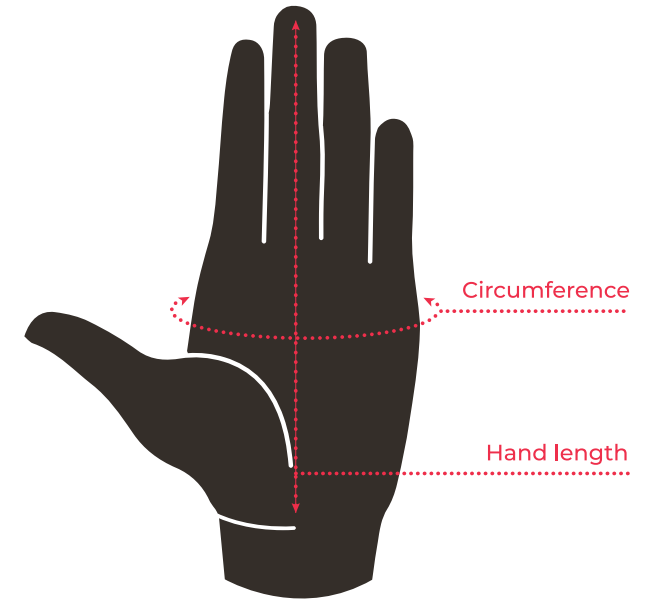

Size Chart Body Measurements

Chest: Measure around the widest part of the chest.

Waist: Measure around the narrowest part, usually at the lower back where the body bends to the side.

Hip: Measure around the widest part of the hips.

| Women | XS | S | M | L | XL |
|-------|----------|----------|-----------|------------|------------|
| Chest | 78-84 cm | 84-90 cm | 90-96 cm | 96-103 cm | 103-110 cm |
| Waist | 61-67 cm | 67-73 cm | 73-79 cm | 79-86 cm | 86-93 cm |
| Hip | 87-93 cm | 93-99 cm | 99-105 cm | 105-112 cm | 112-119 cm |

| Men/ Unisex | XS | S | M | L | XL | XXL | XXXL |
|----------------|----------|----------|-----------|------------|------------|------------|------------|
| Chest | 84-90 cm | 90-96 cm | 96-102 cm | 102-110 cm | 110-118 cm | 118-126 cm | 126-134 cm |
| Waist | 68-75 cm | 75-83 cm | 83-89 cm | 89-97 cm | 97-105 cm | 105-113 cm | 113-121 cm |
| Hip | 86-92 cm | 92-98 cm | 98-104 cm | 104-110 cm | 110-116 cm | 116-112 cm | 122-130 cm |

Size Chart Gloves/Mittens

Hand length: With the hand open, measure from the tip of the middle finger down to the crease between the palm and the wrist.

Circumference: With the hand open, measure around the circumference of the hand over the knuckles.