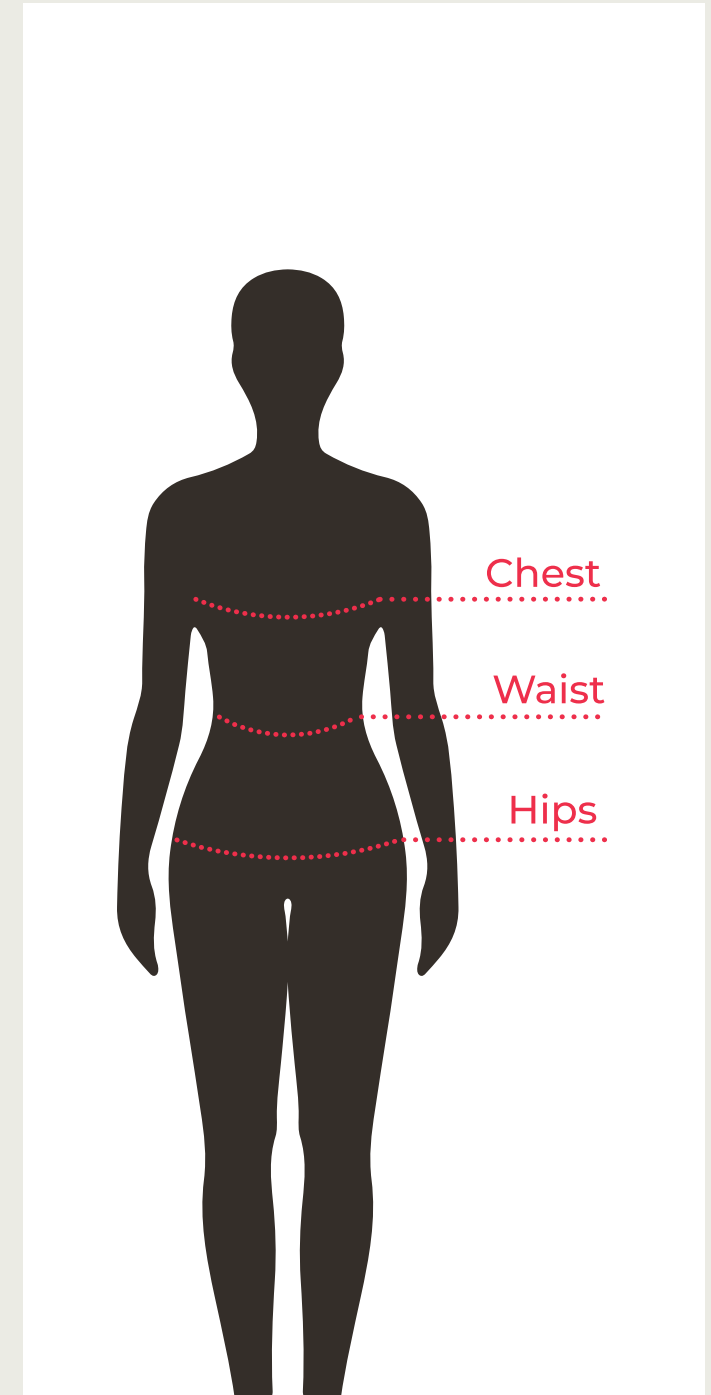

Size Chart Body Measurements

Chest: Measure around the widest part of the chest.

Waist: Measure around the narrowest part, usually at the lower back where the body bends to the side.

Hip: Measure around the widest part of the hips.

| Women | XS | S | M | L | XL |
|-------|----------|----------|-----------|------------|------------|
| Chest | 78-84 cm | 84-90 cm | 90-96 cm | 96-103 cm | 103-110 cm |
| Waist | 61-67 cm | 67-73 cm | 73-79 cm | 79-86 cm | 86-93 cm |
| Hip | 87-93 cm | 93-99 cm | 99-105 cm | 105-112 cm | 112-119 cm |

| Men/ Unisex | XS | S | M | L | XL | XXL | XXXL |
|----------------|----------|----------|-----------|------------|------------|------------|------------|
| Chest | 84-90 cm | 90-96 cm | 96-102 cm | 102-110 cm | 110-118 cm | 118-126 cm | 126-134 cm |
| Waist | 68-75 cm | 75-83 cm | 83-89 cm | 89-97 cm | 97-105 cm | 105-113 cm | 113-121 cm |
| Hip | 86-92 cm | 92-98 cm | 98-104 cm | 104-110 cm | 110-116 cm | 116-112 cm | 122-130 cm |

Size Chart Gloves/Mittens

Hand length: With the hand open, measure from the tip of the middle finger down to the crease between the palm and the wrist.

Circumference: With the hand open, measure around the circumference of the hand over the knuckles.